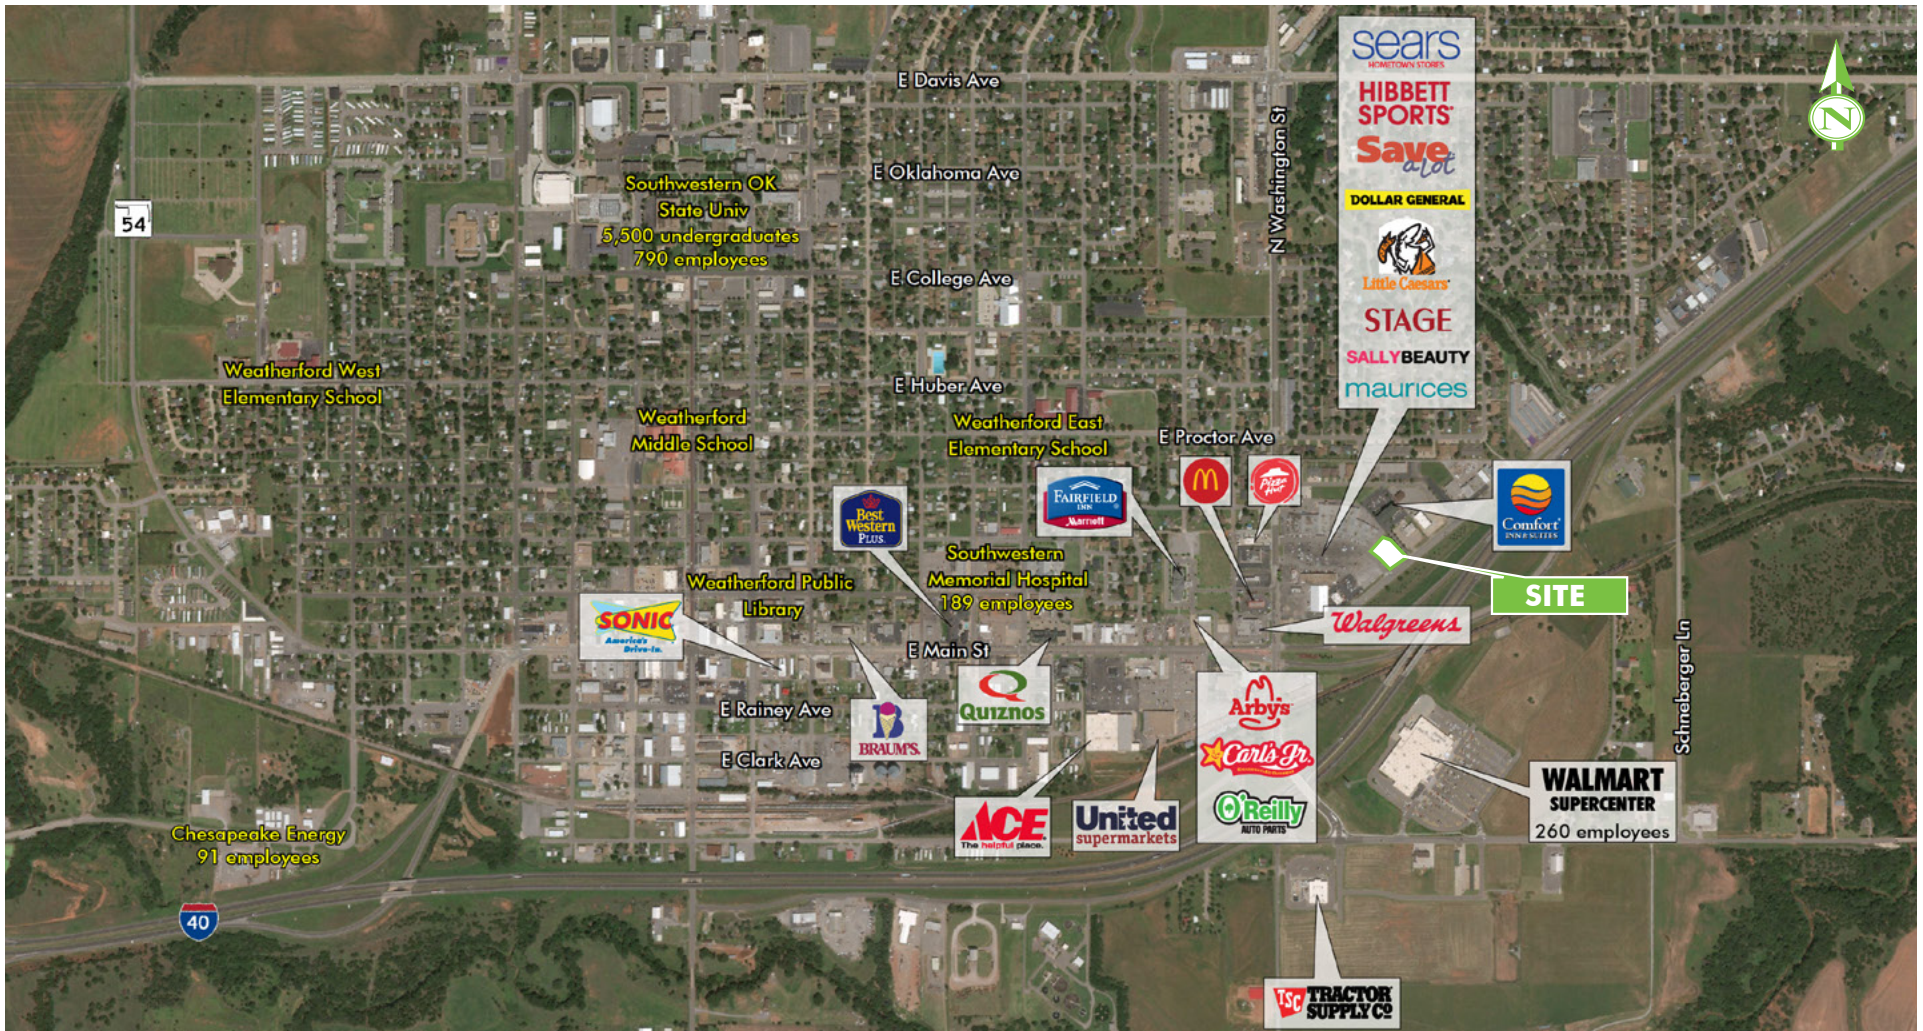

CONTACT US

Stuart Graham

First Vice President
405 607 6027
stuart.graham@cbre.com

Mark W. Inman, CPA

Senior Vice President
405 607 6272
mark.inman@cbre.com

Kendra Roberts

Associate
405 607 6050
kendra.roberts@cbre.com

© 2019 CBRE, Inc. All rights reserved. This information has been obtained from sources believed reliable, but has not been verified for accuracy or completeness. You should conduct a careful, independent investigation of the property and verify all information. Any reliance on this information is solely at your own risk. CBRE and the CBRE logo are service marks of CBRE, Inc. All other marks displayed on this document are the property of their respective owners. Photos herein are the property of their respective owners. Use of these images without the express written consent of the owner is prohibited.