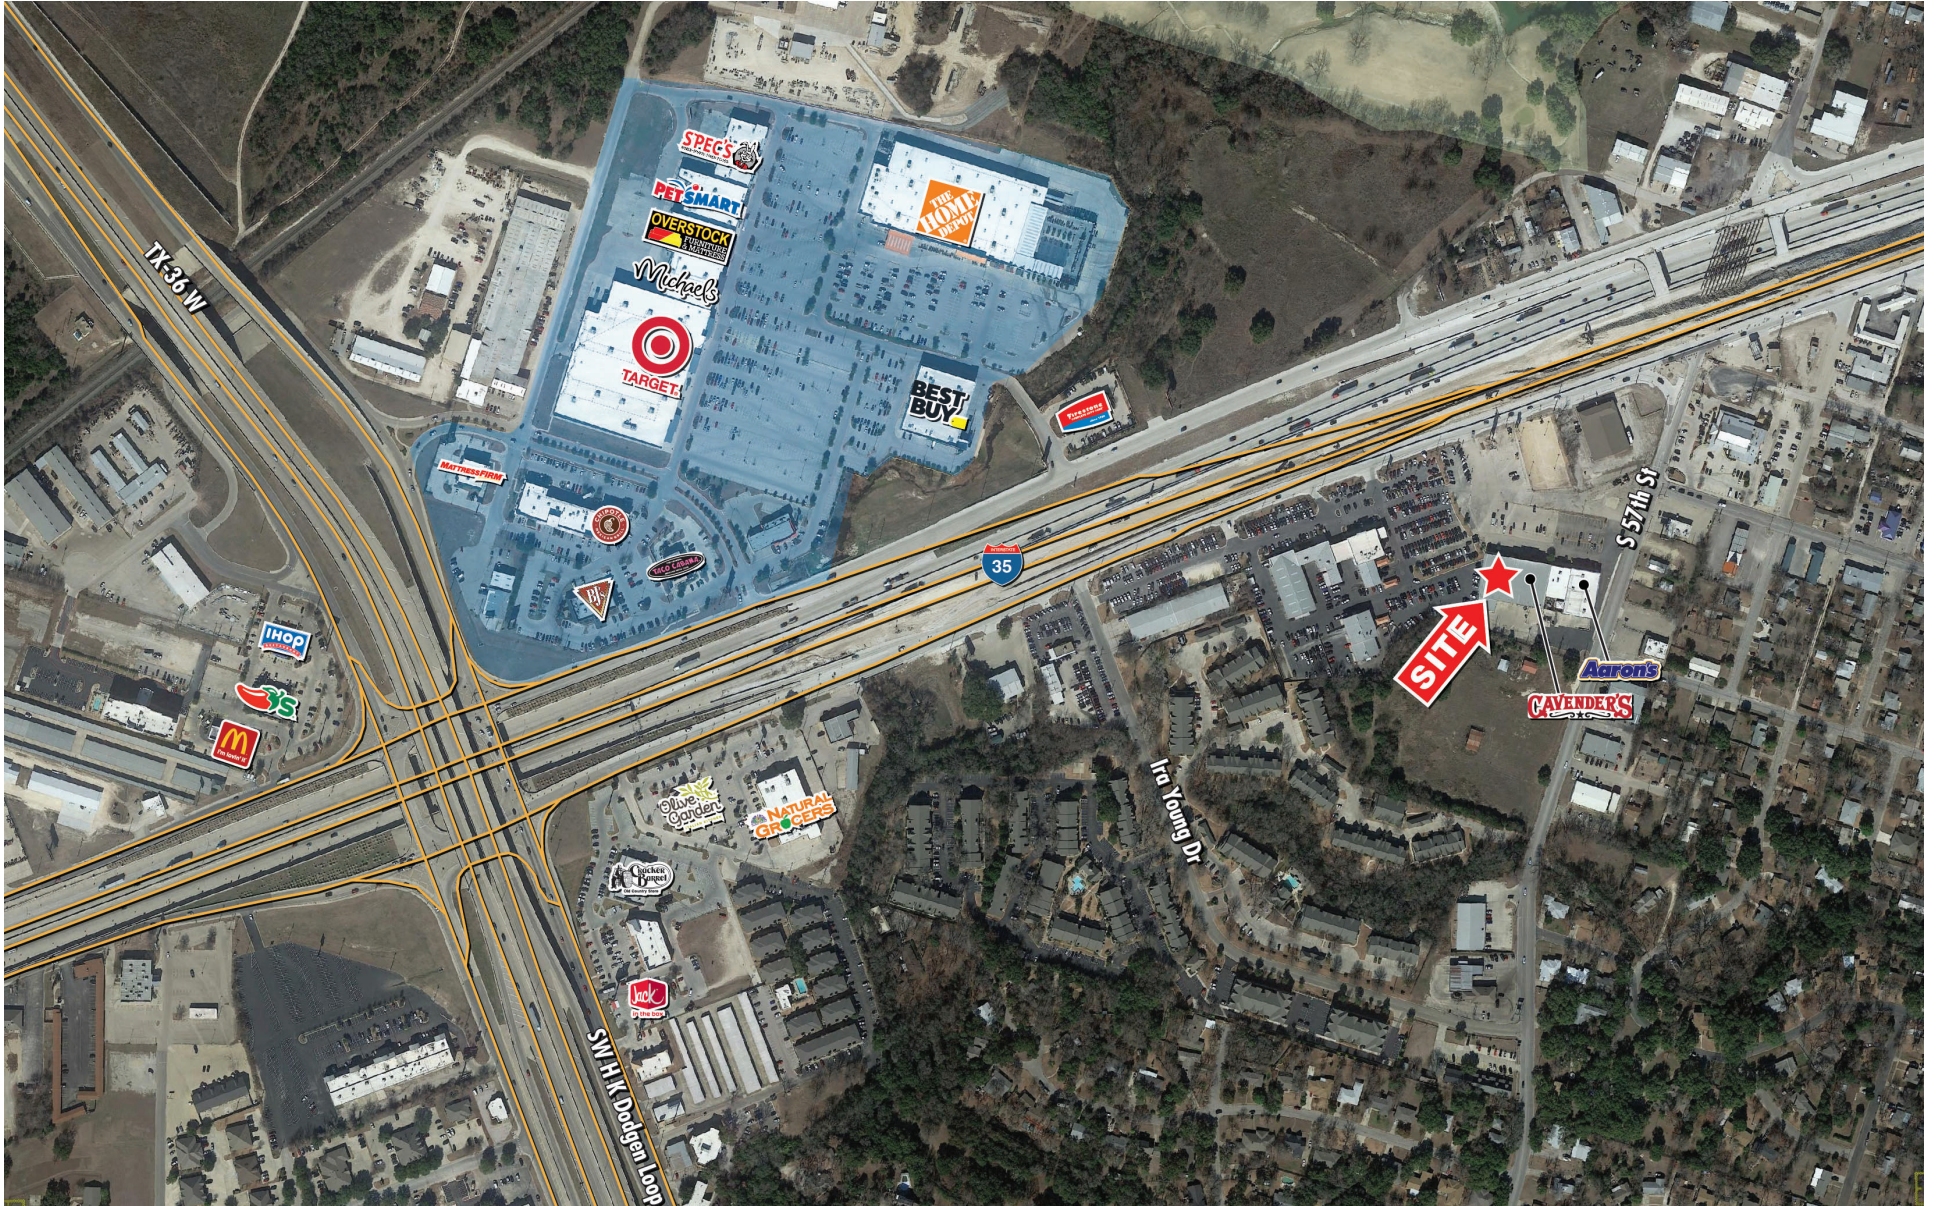

YOUNGSTOWN SHOPPING CENTER

TEMPLE, TX | I-35 FRONTAGE ROAD AND GENERAL BRUCE DRIVE | 2925 S. GENERAL BRUCE DRIVE

THE **retail** CONNECTION

FOR MORE INFORMATION, PLEASE CONTACT:

KENDALL IBSEN
214.572.8465
kibsen@theretailconnection.net

STEVE GREENBERG
214.572.8403
sgreenberg@theretailconnection.net