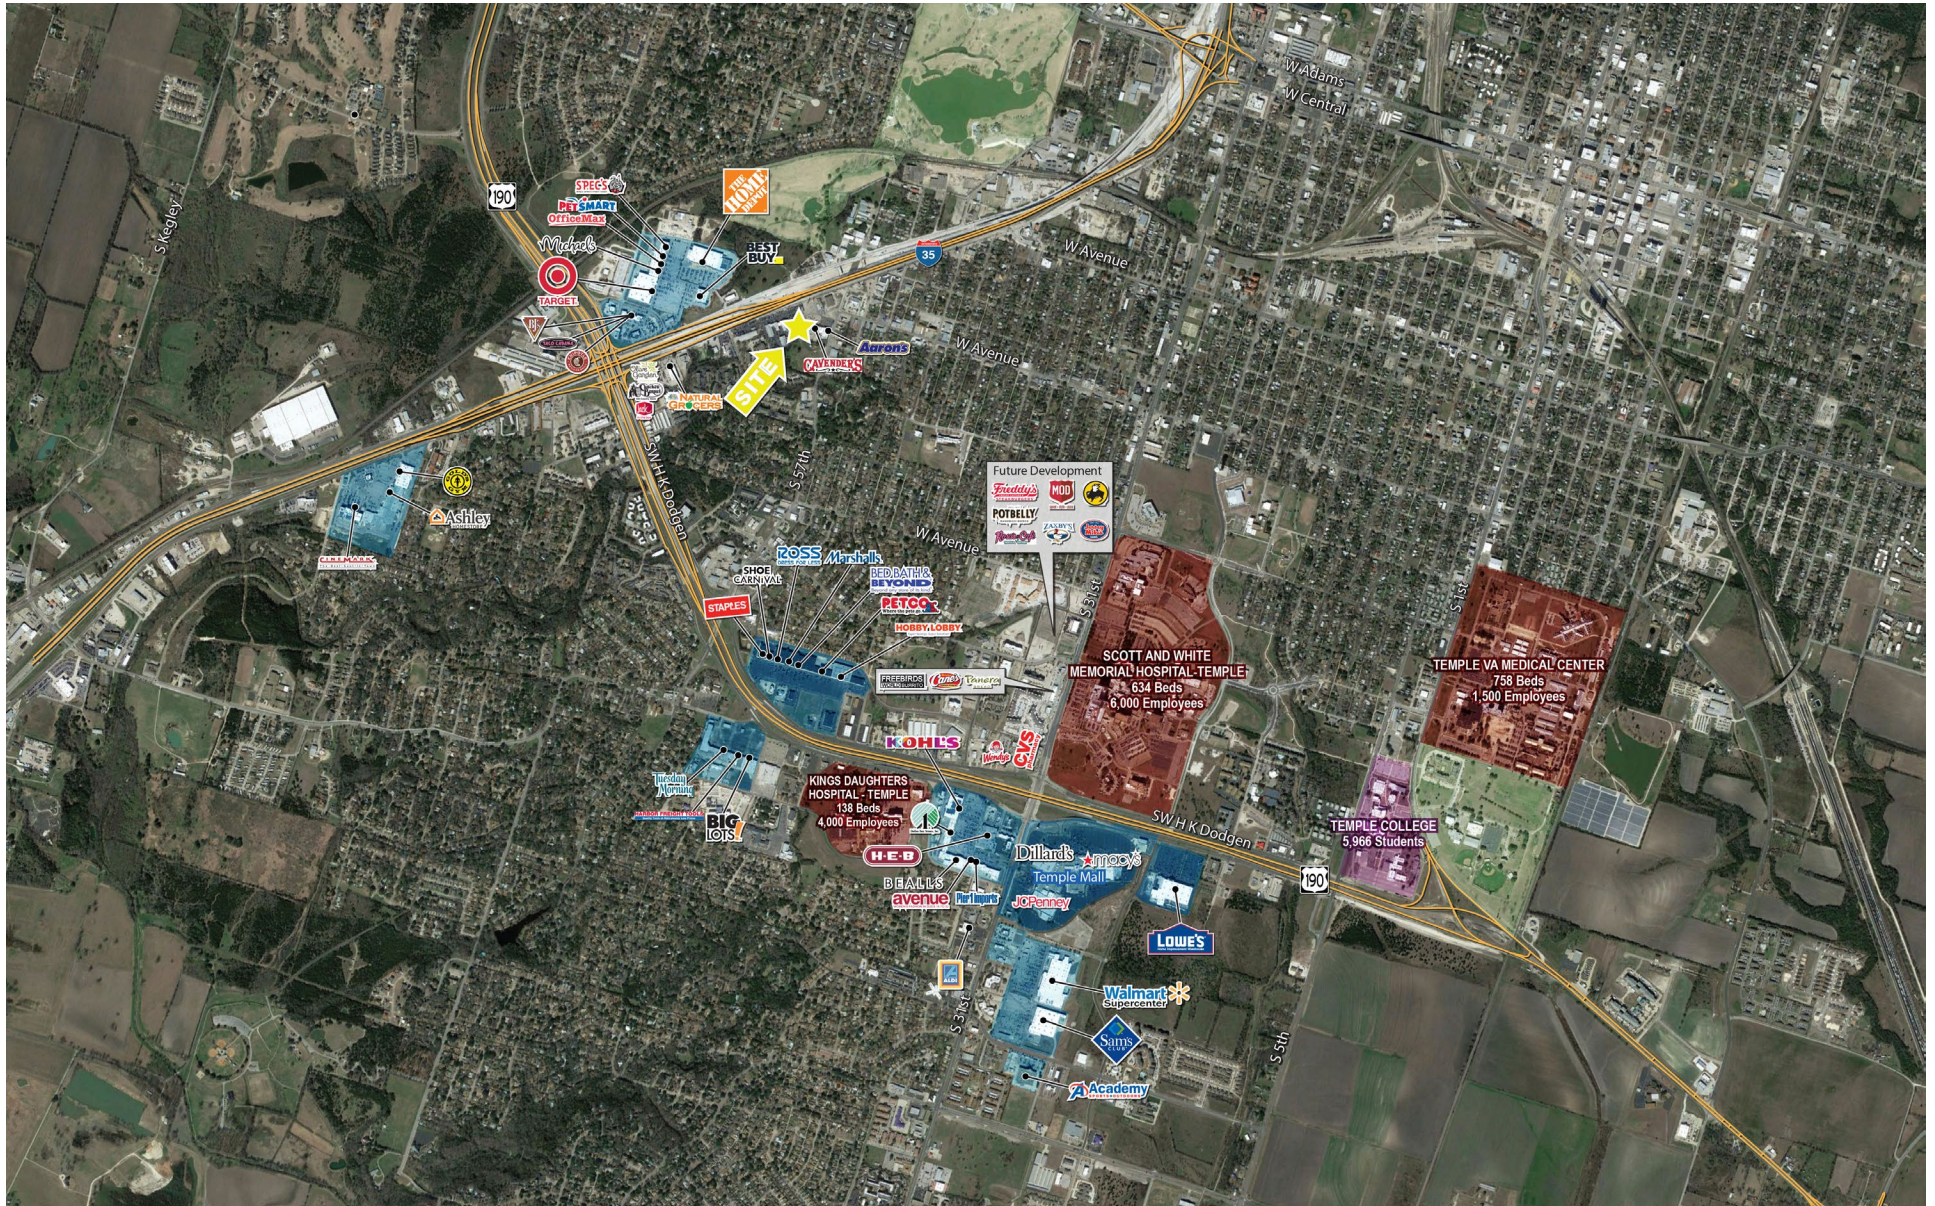

YOUNGSTOWN SHOPPING CENTER

TEMPLE, TX | I-35 FRONTAGE ROAD AND GENERAL BRUCE DRIVE | 2925 S. GENERAL BRUCE DRIVE

THE **retail** CONNECTION

FOR MORE INFORMATION, PLEASE CONTACT:

KENDALL IBSEN
214.572.8465
kibsen@theretailconnection.net

STEVE GREENBERG
214.572.8403
sgreenberg@theretailconnection.net